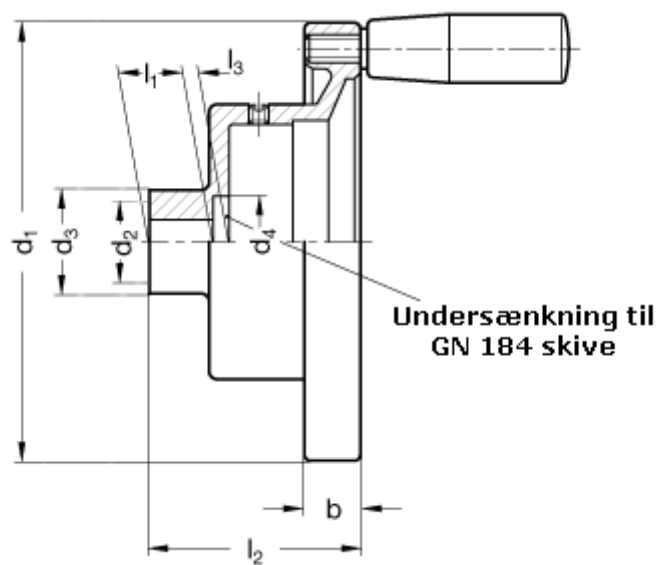

Article number: 20587266

Description: E+G Disc handwheel
GN 323.8-80-B10-R

Measures

$b = 13$

$l_4 = 18$

$d_1 = 80$

$d_2 = 10$

$d_3 = 26$

$d_4 = 20,5$

$l_1 = 16$

$l_2 = 48$

$l_3 = 3,5$